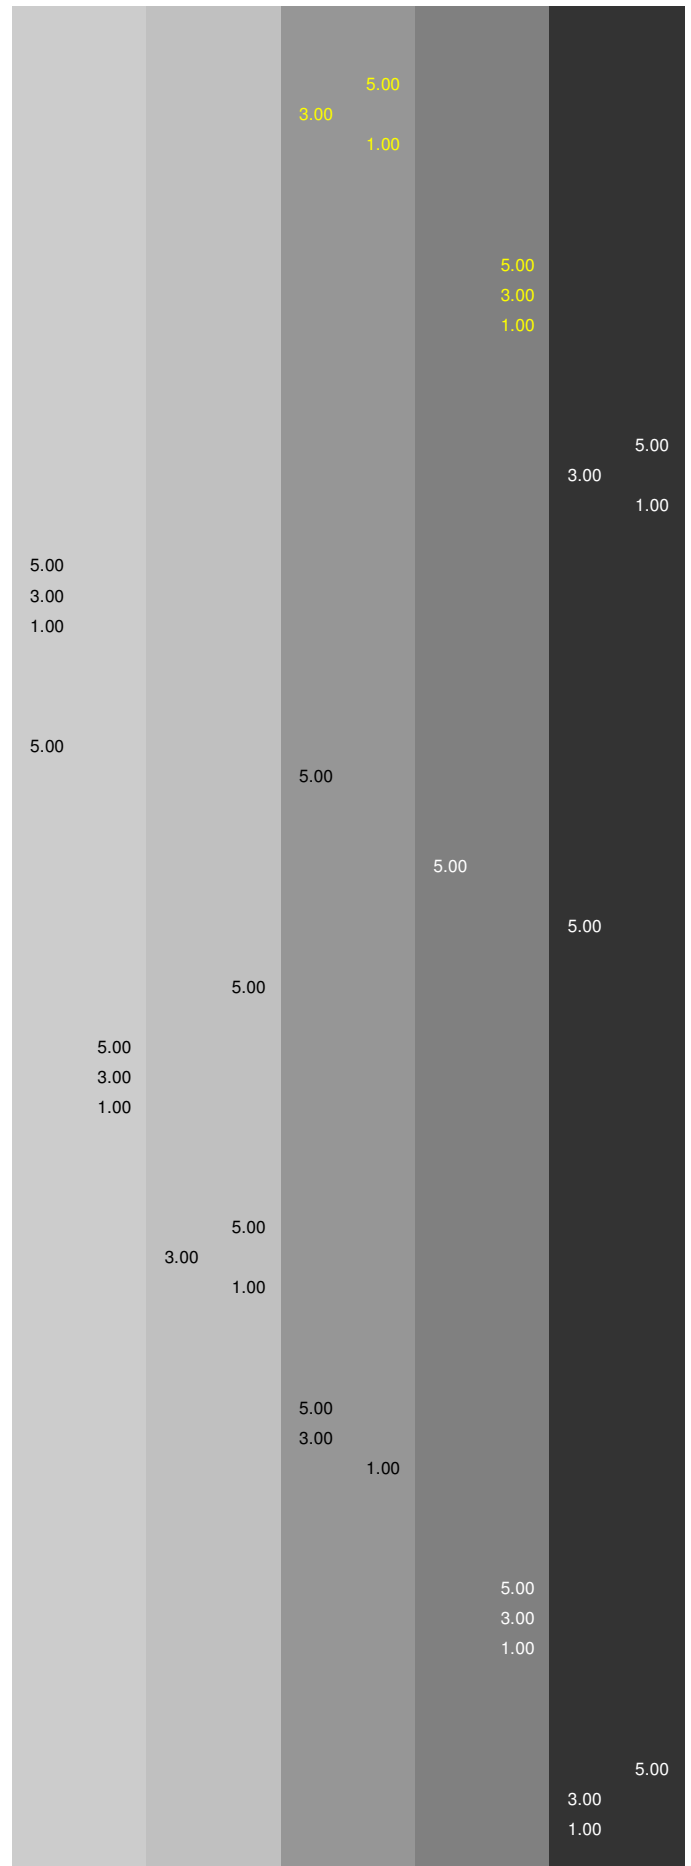

Dash	Zach Thomas	Wob	7.21	5	920
Dash	Eric Chew	Lex	7.22	6	215
Dash	Peter Deraska	Win	6.87	7	811
Dash	Nathan Wilson-Braur	Wat	6.92	8	731
Dash	Will Herbert	Win	7.17	9	840
Dash	Luke McElroy	Wat	7.24	10	718
Dash	No Data Provided	Win	7.28	11	800
Dash	Chris McDermott	Wat	7.45	12	717
Dash	Michael Kelley	Sto	7.31	13	515
Dash	Zach Aidonidis	Sto	7.49	14	500
Dash	Rob Romeo	Sto	7.59	15	518
Dash	SaeGyul Rhee	Bel	7.75	16	44
Dash	Paul Nichols	Bel	7.78	17	22
Dash	Ben Maniscalco	Bel	8.89	18	7
Dash	James Wilson	Mel	6.98	19	399
Dash	Brett Tassinari	Wak	7.22	20	628
Dash	Jeff Savarino	Mel	7.26	21	398
Dash	Shane Mckenley	Mel	7.39	22	320
Dash	Harry Klein	Rea	6.88	23	462
Dash	Nick Scali	Rea	7.03	24	417
Dash	Robert Federico	Rea	7.11	25	449
Dash	Chris Farrell	Bur	7.32	26	108
Dash	Connor Owens	Bur	7.34	27	136
Dash	Jonathan Dube	Bur	7.46	28	149
Relay	Reading (B)	Rea	3:54.5	1	REA
Relay	Watertown (B)	Wat	4:00.1	2	WAT
Relay	Winchester (B)	Win	4:05.4	3	WIN
Relay	Burlington (B)	Bur	4:08.5	1	BUR
Relay	Belmont (B)	Bel	3:58.8	2	BEL
Relay	Stoneham (B)	Sto	DQ:.00	6	STO
Relay	Wakefield (B)	Wak	4:01.1	7	WAK
Relay	Melrose (B)	Mel	DQ:.00	8	MEL
Relay	Woburn (B)	Wob	3:42.1	9	WOB
Relay	Lexington (B)	Lex	3:44.8	10	LEX
Shot	Joe Hoffman	Bur	49'01.5	1	129
Shot	Peter Rubino	Bur	41'05.75	2	121
Shot	Kyle Cullen	Bur	39'08.0	3	105
Shot	Robert Ryan	Rea	38'09.25	4	472
Shot	Joe Gordon	Bur	37'08.75	5	112
Shot	Evan O'Keefe	Rea	37'05.25	6	411
Shot	Joe Angleo	Wob	48'02.25	1	900
Shot	Ehsan Syed	Lex	42'02.5	2	264
Shot	Brendan Flaherty	Wob	36'07.0	3	927
Shot	Benjamin Sharma	Lex	35'11.0	4	261
Shot	Robert Tarlow	Lex	31'09.75	5	266
Shot	John Giliberto	Lex	31'08.25	6	228
Shot	Kris Stinehart	Wat	42'03.75	1	727
Shot	Steven Jewers	Wat	40'08.25	2	713
Shot	Liangxu Ma	Win	40'04.75	3	814
Shot	Dan McGrath	Wat	40'03.75	4	719
Shot	Will Hagget	Win	37'10.75	5	838
Shot	Will Herbert	Win	36'05.5	6	840
Shot	Michael Greaves	Sto	39'05.0	1	504
Shot	Shaaz Nomani	Sto	38'03.5	2	508
Shot	Scott Carucci	Sto	34'10.25	3	524
Shot	Taylor Goulding	Sto	33'09.0	4	529
Shot	Ben Maniscalco	Bel	31'05.75	5	7
Shot	Andrew El-Hayek	Bel	29'09.75	6	5
Shot	Cody Lusas	Mel	42'06.25	1	367
Shot	Patrick Feeley	Wak	39'07.25	2	610
Shot	John Carano	Wak	34'0.5	3	600
Shot	Robbie Zucchari	Mel	32'02.5	4	333